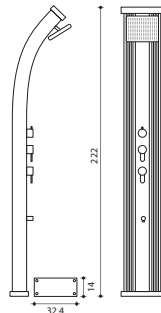

DADA CURVE

Also available as a curved version, the DADA CURVE stands out thanks to its taunt lines and its extremely flat, mirror-effect square showerhead.

Thanks to its slender curves, it will naturally blend in to any garden while adding a designer touch

SPECIFICATIONS

Material	Aluminium	Base dimensions	14 x 32.4 cm
Capacity	40L	Entry connections Ø1/2"	1 Hot / 1 Cold
Weight	25 kg	Fixing kit	included
Height	222 cm	Warranty	2 years