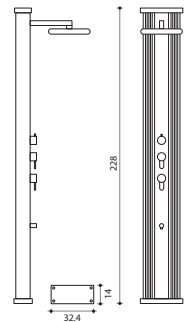

### SPECIFICATIONS

Material	Aluminium	Base dimensions	14 x 32.4 cm
Capacity	40L	Entry connections Ø1/2"	1 Hot / 1 Cold
Weight	25 kg	Fixing kit	included
Height	228 cm	Warranty	2 years

Anthracite paint finish +  
brushed aluminium casing  
DS-D363NX

### SPECIFICATIONS

Material	Aluminium	Base dimensions	14 x 32.4 cm
Capacity	40L	Entry connections Ø1/2"	1 Hot / 1 Cold
Weight	25 kg	Fixing kit	included
Height	222 cm	Warranty	2 years