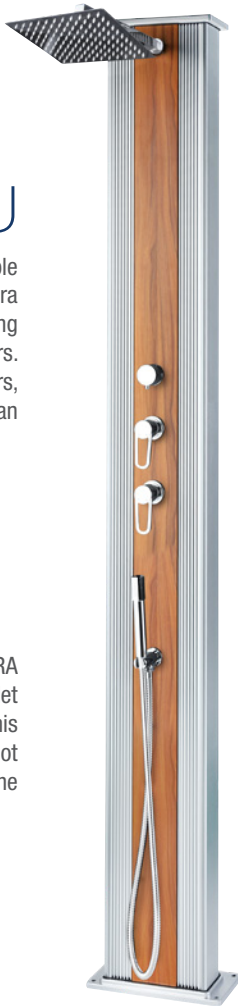

## DADA PIÙ

Formidra renews its flagship model, the DADA. Available in straight or curved version, it combines Formidra hybrid technology with a capacity of 40L, guaranteeing temperature showers, whatever the number of users. The high-end finishes of its stainless steel-look mixers, its adjustable shower head and handshower make it an exceptional object.

### FORMIDRA INNOVATION HYBRID TECHNOLOGY

The DADA line not only includes FORMIDRA solar technology but also a hot water inlet from the main supply of the house. This way, you benefit from 100% solar hot water and from hot water drawn from the domestic supply when necessary.

### SPECIFICATIONS

Material	Aluminium	Base dimensions	14 x 32.4 cm
Capacity	40L	Entry connections Ø1/2"	1 Hot / 1 Cold
Weight	25 kg	Fixing kit	included
Height	228 cm	Warranty	2 years

Anthracite paint finish +  
brushed aluminium casing  
DS-D363NX

## DADA CURVE

Also available as a curved version, the DADA CURVE stands out thanks to its taunt lines and its extremely flat, mirror-effect square showerhead.

Thanks to its slender curves, it will naturally blend in to any garden while adding a designer touch