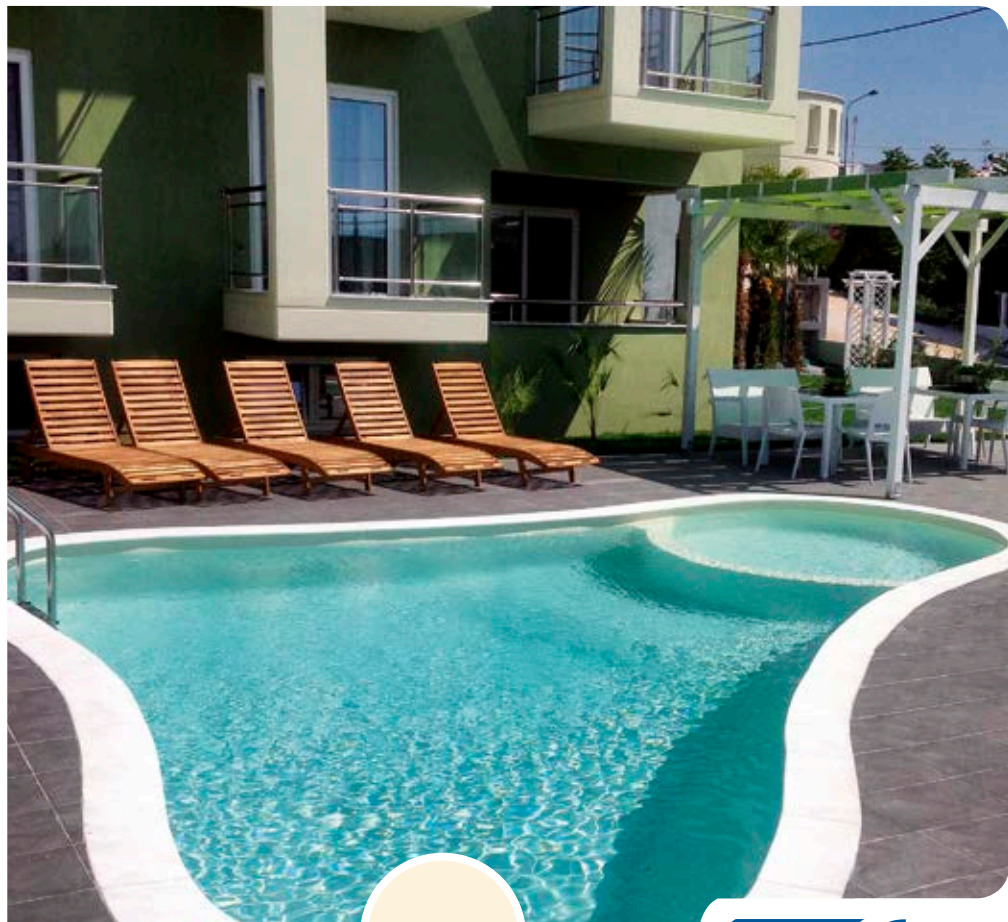

ELBE®

POOL SURFACE | MADE IN GERMANY

Bleu **Clair**

Bleu Adriatique

ELBE[®]

POOL SURFACE | MADE IN GERMANY

Turquoise

Sable