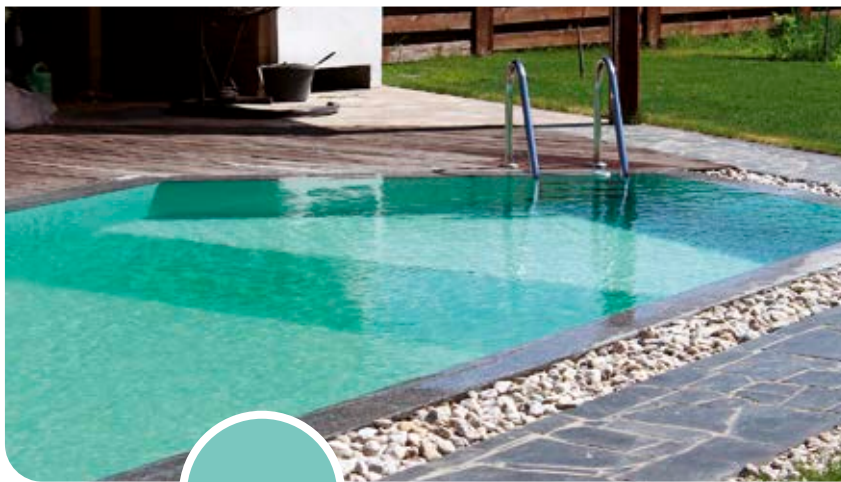

ELBE®

POOL SURFACE | MADE IN GERMANY

Bleu **Clair**

Bleu Adriatique

ELBE[®]

POOL SURFACE | MADE IN GERMANY

Turquoise

Sable