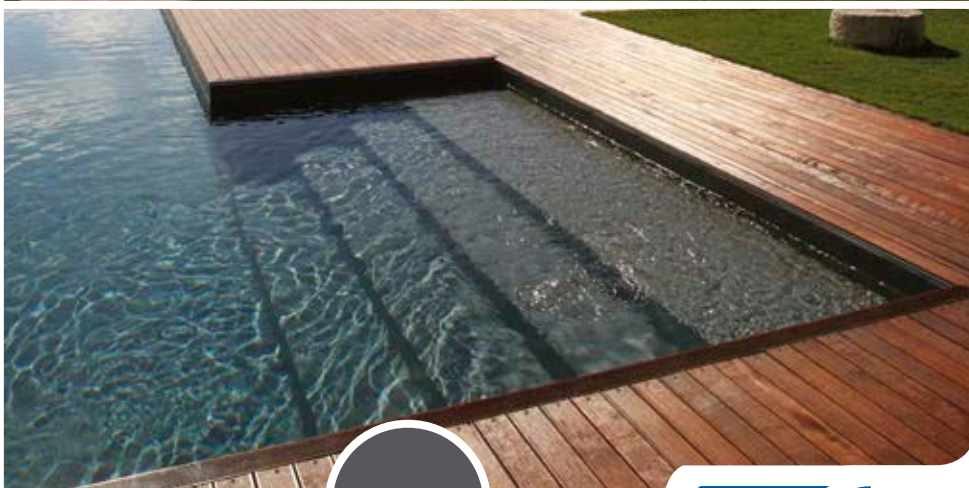

Gris Foncé

ELBE®

POOL SURFACE | MADE IN GERMANY