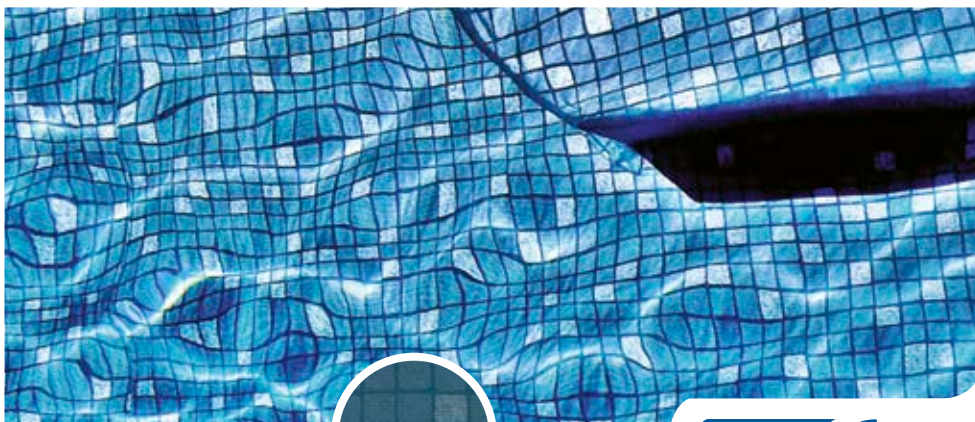

PEARL Silver Lagoon

ELBE®

POOL SURFACE | MADE IN GERMANY