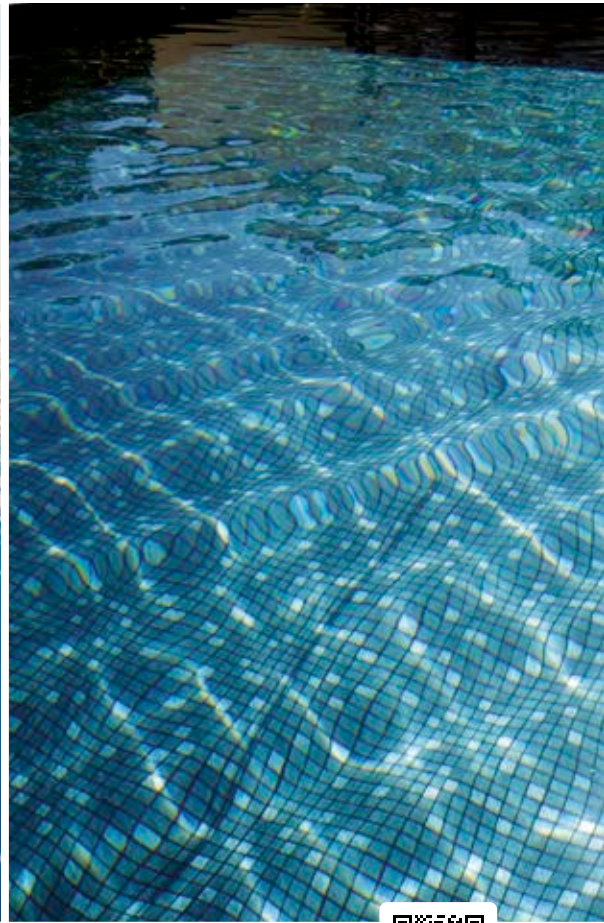

PEARL Silver **Black**