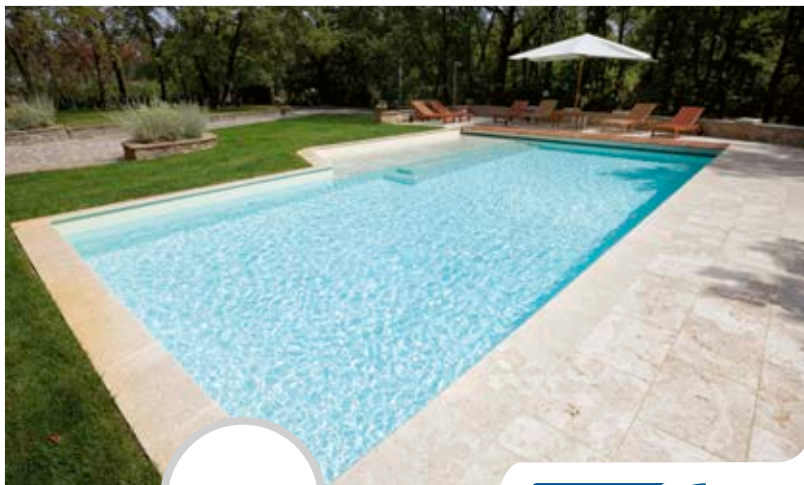

ELBE[®]

POOL SURFACE | MADE IN GERMANY

Gris **Clair**

Gris Foncé

ELBE[®]

POOL SURFACE | MADE IN GERMANY

Noir

Blanc