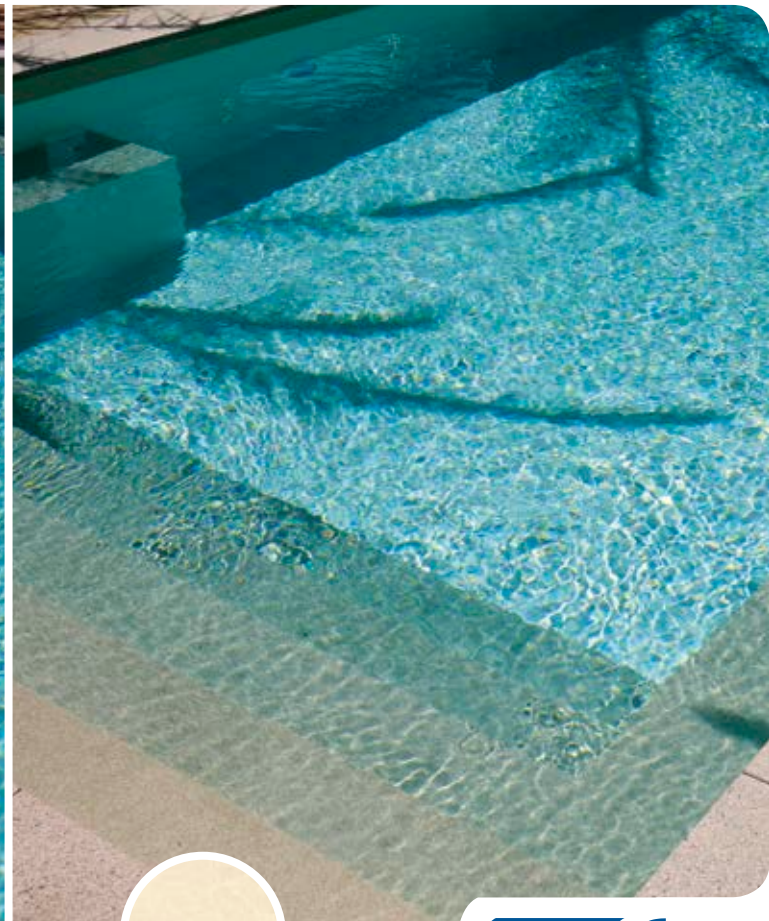

PEARL Sand

POOL SURFACE | MADE IN GERMANY