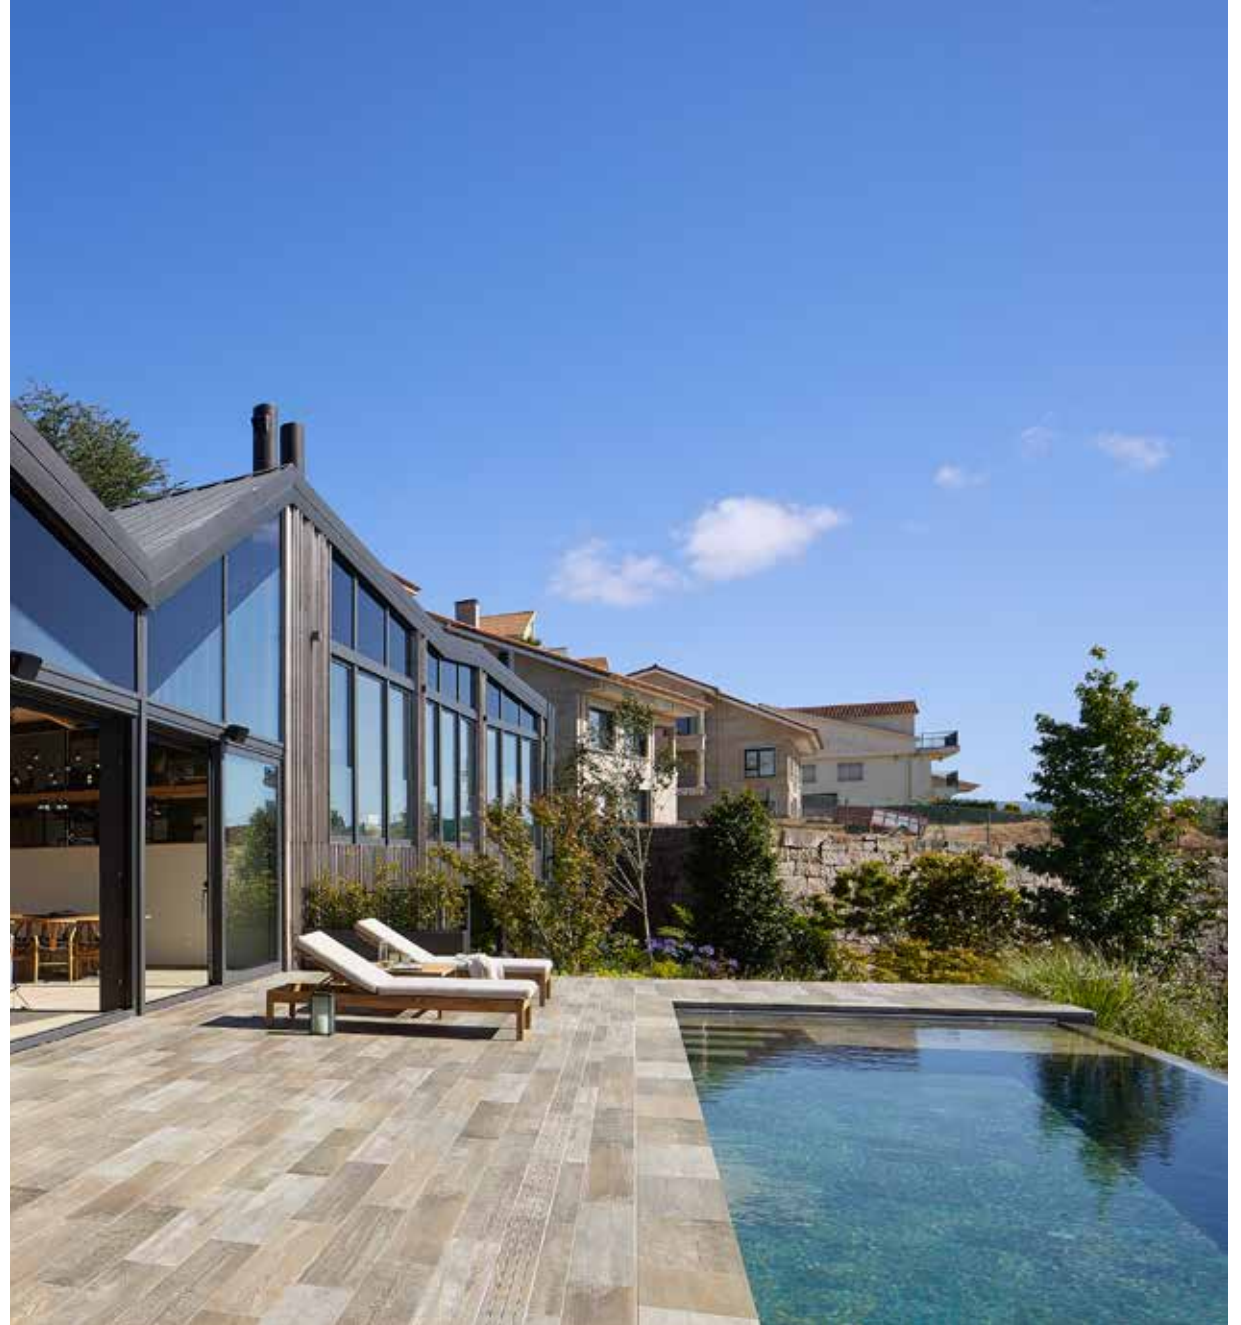

new! Zen System

Perimeter overflow above ground pool with an invisible channel integrated into the decking.

Spain

Stela Grey anti-slip

Pietro Dark

31 x 62,6 x 0,9

Spain

Stela Golden anti-slip