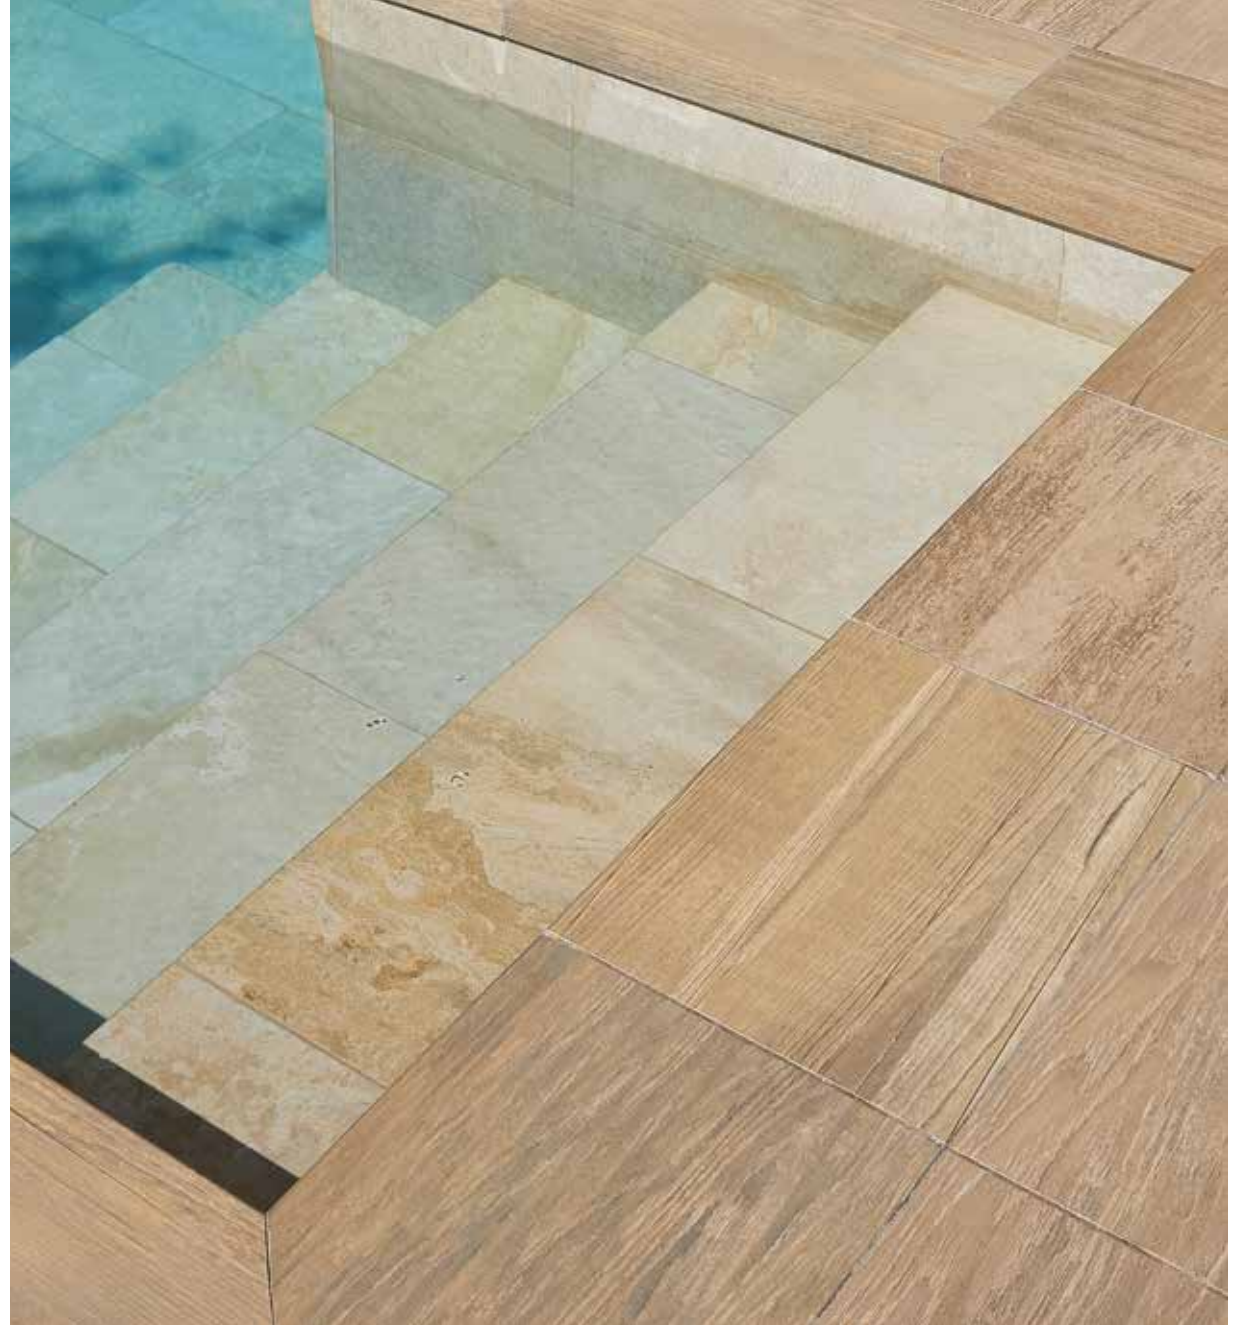

new! Zen System

Perimeter overflow above ground pool with an invisible channel integrated into the decking.

Spain

Stela Grey anti-slip

Pietro Dark

31 x 62,6 x 0,9

Spain

Stela Golden anti-slip