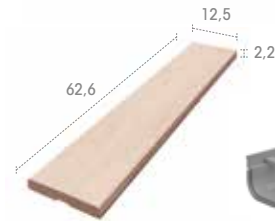

These two new references have a curve with a 4-cm radius on one end and a 90° angle on the other end.

SHALLOW CHANNEL

Pietro Golden

Alma Pure

121 CM 62,6 x 12,5 x 2,2

Alma
Bohème
Lovely
Mistry
Pietro
Serena
Stela
Tao
Trésor