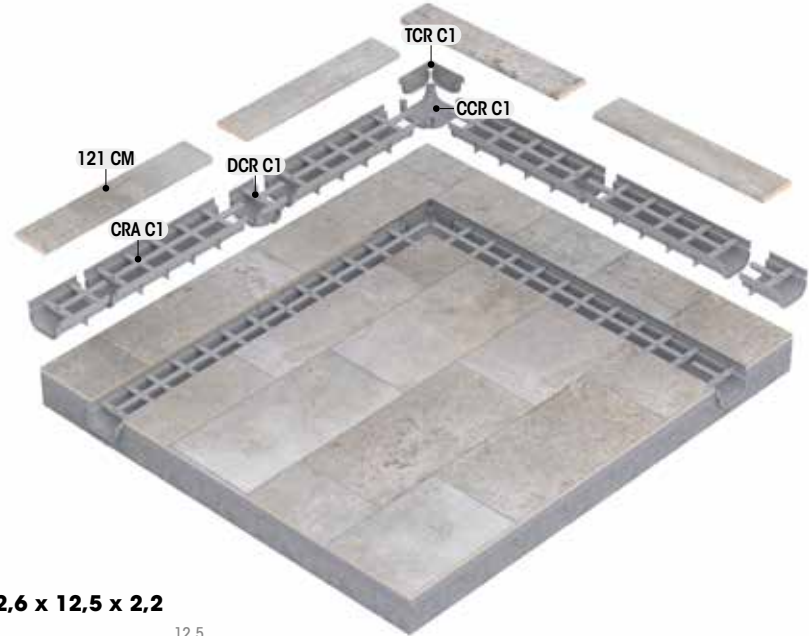

These two new references have a curve with a 4-cm radius on one end and a 90° angle on the other end.

SHALLOW CHANNEL

Pietro Golden

Alma Pure

121 CM 62,6 x 12,5 x 2,2

Alma
Bohème
Lovely
Mistry
Pietro
Serena
Stela
Tao
Trésor