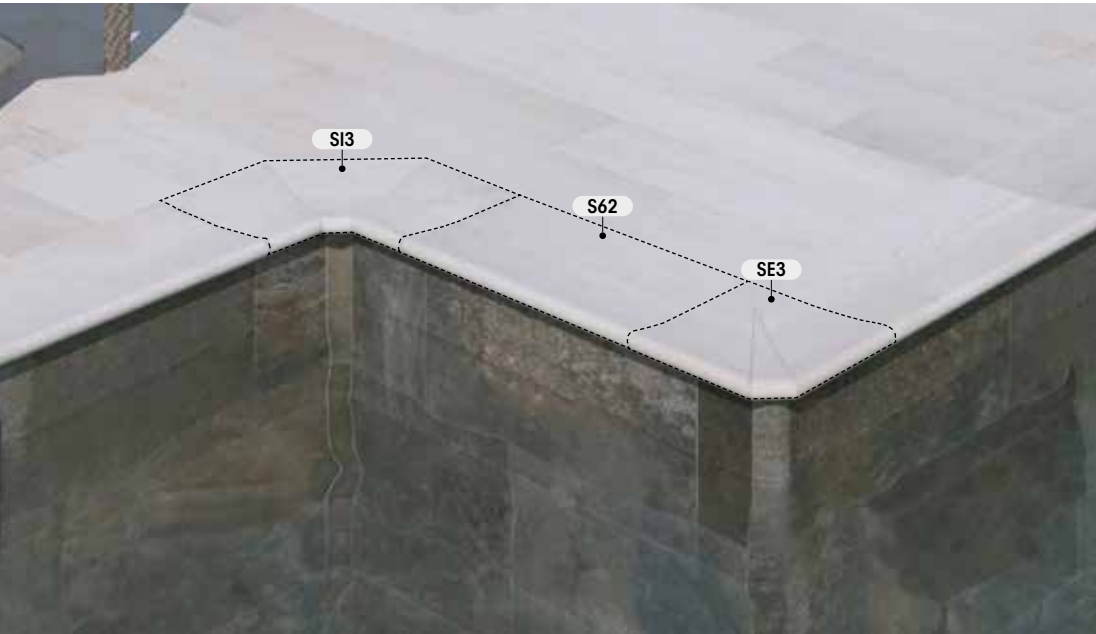

«S» SOLUTION

Stela White & Pietro Dark