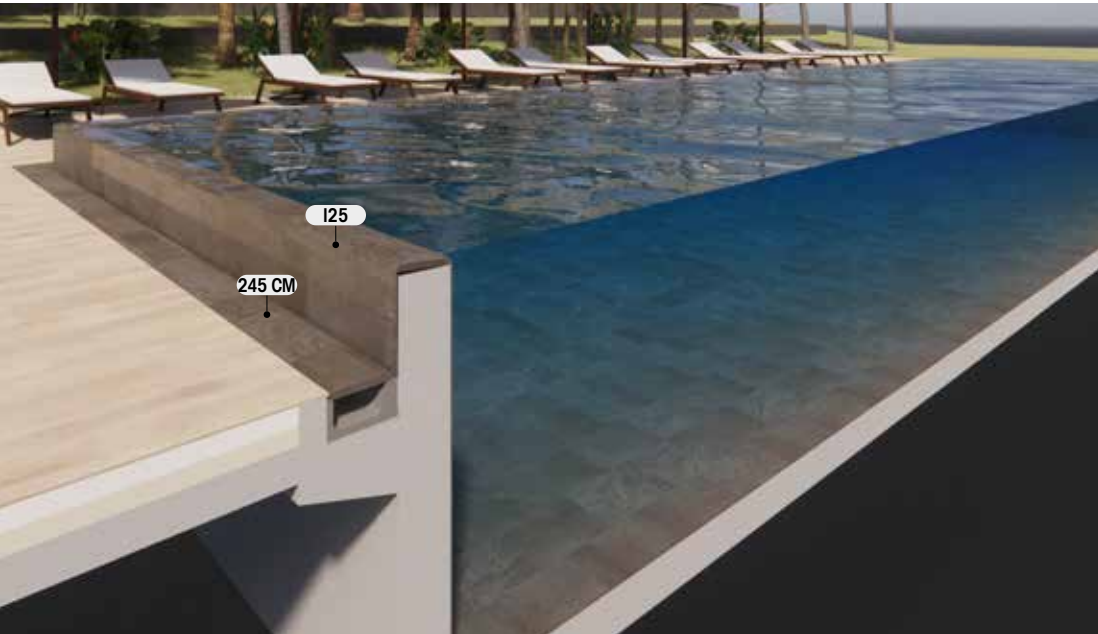

245 CM 62,6 x 24,5 x 2,2

125 62,6 x 24,5 x 2,2

ZEN SYSTEM

INFINITY SOLUTION