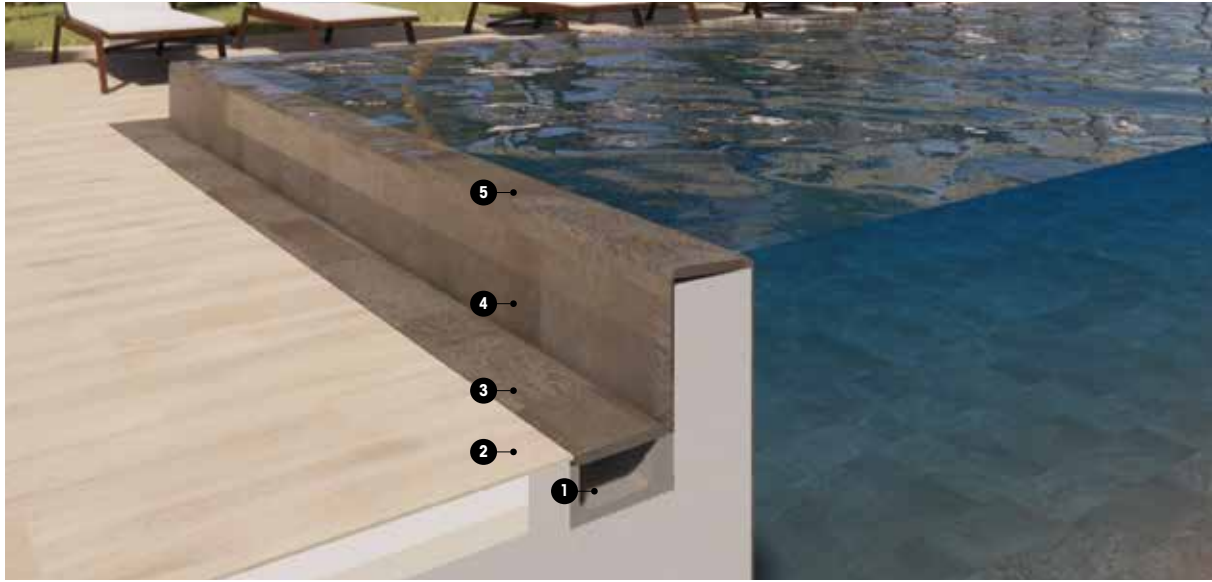

new! Zen System

Perimeter overflow above ground pool with an invisible channel integrated into the decking.

Spain

Stela Grey anti-slip

Pietro Dark

31 x 62,6 x 0,9

Spain

Stela Golden anti-slip