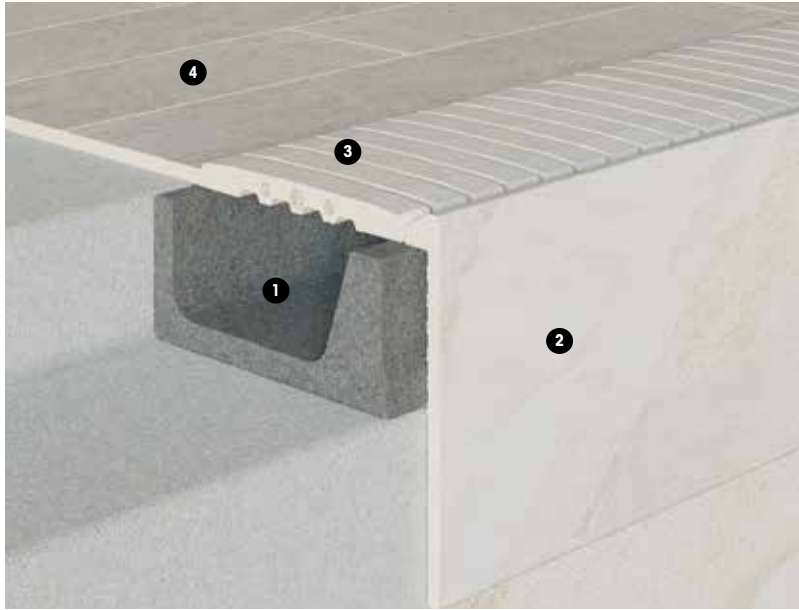

Mistry Grey anti-slip

31 x 62,6 x 0,9

L62

EUA

Mystery Grey anti-slip

WALDDORF
WELLNESS

WALDDORF
WELLNESS

Slim System

The innovative Slim System limits the impact of reduced space to create a deck level pool with a practical and functional way of working.

With this solution, the water level is above deck level of the decking and creates the perfect mirror effect.