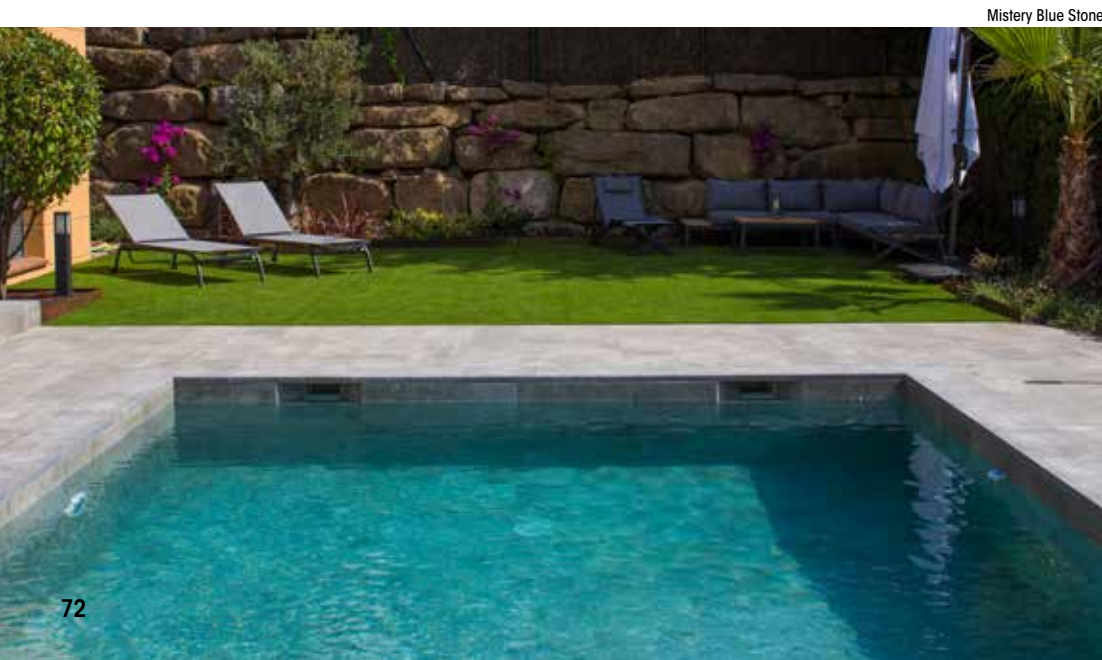

«L» SOLUTION